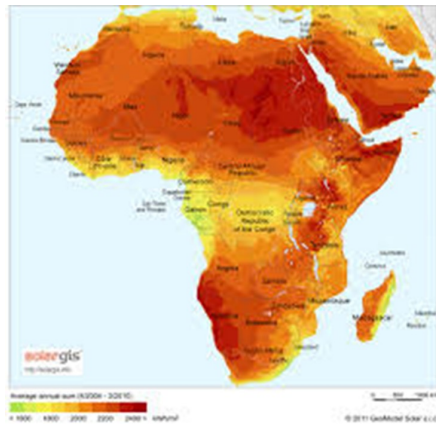

LO: To know the physical features of Egypt

Use a range of resources to identify the key physical and human features of a location.

Name and locate the countries of Europe and identify their main physical and human characteristics.

Describe geographical similarities and differences between countries.

How steep is the land in the UK and Egypt?

Climate Map: the colours show how hot or cold it is

What is the climate in the UK and Egypt?

Satellite map: How the Earth is seen from space

What do you notice about the country of Egypt?

World map: shows the oceans and countries on earth

What continent is Egypt part of?

Which countries are closest to Egypt?