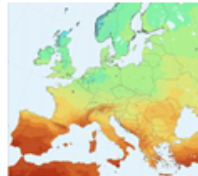

Look at each map and write down what each map tells you about each country, noting their similarities and differences.

LO to know the physical features of Italy

Use a range of resources to identify the key physical and human features of a location.

Name and locate the countries of Europe and identify their main physical and human characteristics.

Describe geographical similarities and differences between countries.

Topographical Map: the colours show how high or low the land is

How steep is the land in the UK and Italy?

Climate Map: the colours show how hot or cold it is

What is the climate in the UK and Italy?

Satellite Map: how Earth is seen from space

What surrounds the borders of Italy and the UK?