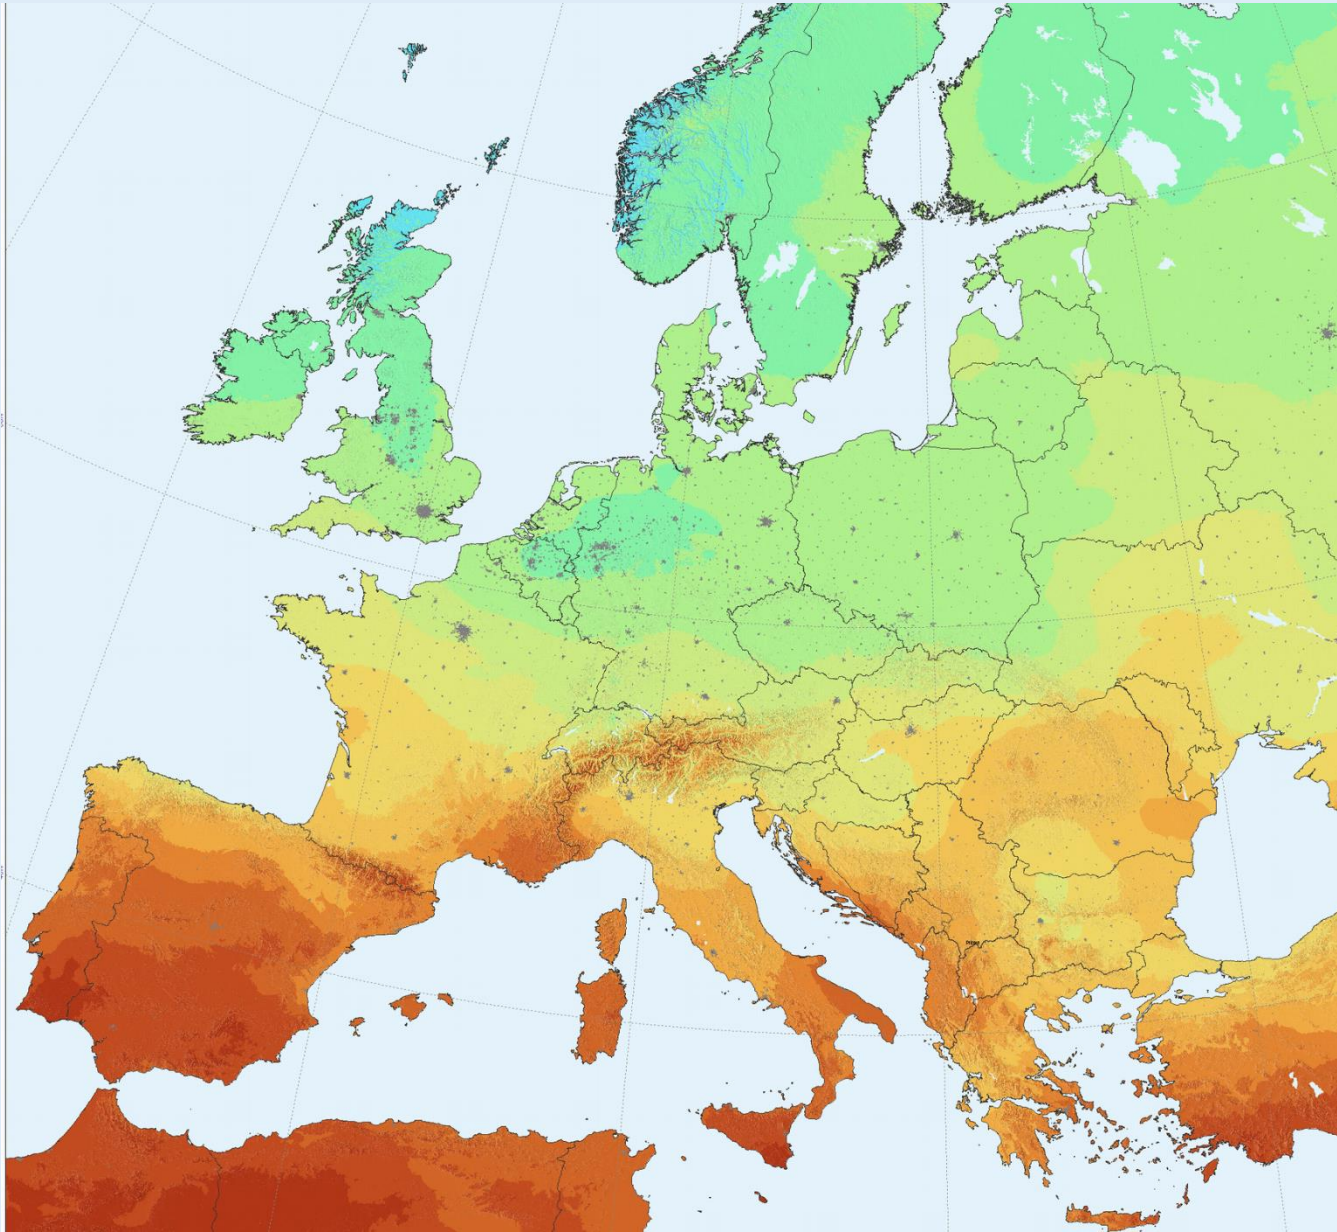

Political Map: marks out the major cities of the country

What are the major cities in Italy?

What are the major cities in the UK?

World map showing the oceans and countries

What continent is Italy and Great Britain part of?

Which countries are closest to Italy?

Topographical Map: the colours show how high or low the land is

Key

Orange- Very steep

Yellow- Steep

Green- Flat

How steep is the land in Italy compared to the UK?

Climate Map: the colours show how hot or cold it is

Key
Red- Hot temperature
Orange-
Yellow-
Green- Cooler temperature

Satellite Map: how Earth is seen from space

What surrounds the borders of the countries?

World map showing the oceans and countries

What continent is Italy and Great Britain part of?