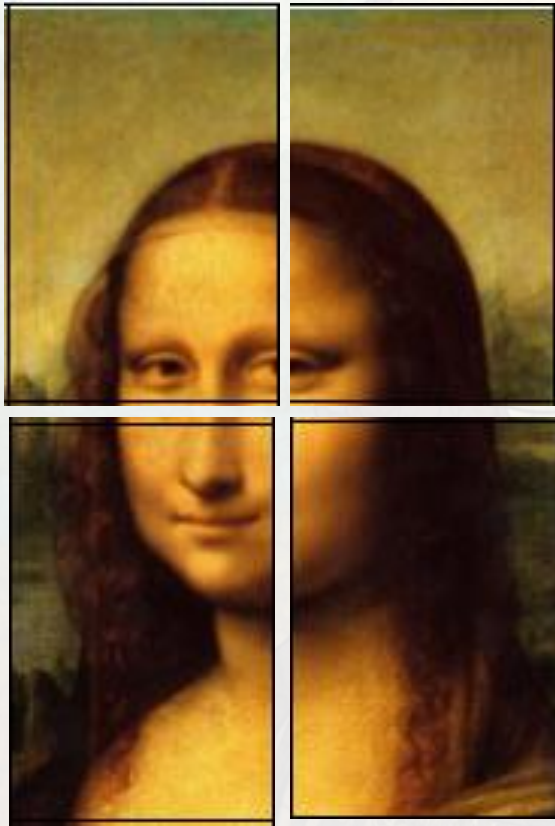

It was painted in Florence, Italy, during the Renaissance era between 1504 and 1519 by Italian artist, Leonardo da Vinci. The subject of the painting is unusual for the time as most paintings were inspired by the Bible.

In the same year, someone threw a rock at it and a tiny chip of paint was dislodged.

Since then, the Mona Lisa has been kept behind bulletproof glass.

A Mona Mystery

The Mona Lisa continues to draw huge crowds, who are eager to witness this mysterious painting.

It is the most valuable painting in the world.

Despite this, we will never know the secret behind her smile.

Today, we are going to re-create Da Vinci's most famous painting.

We need to consider the shapes and lines in each individual square.

Once we have completed each square it will show the Mona Lisa!

Use the grid sheet to help you focus on one square at a time, this will help you look at each part and capture the details more easily.

Once you are happy with your outline of the Mona Lisa, you can use colours to capture the mood of the painting. Think carefully about your choice of colours.