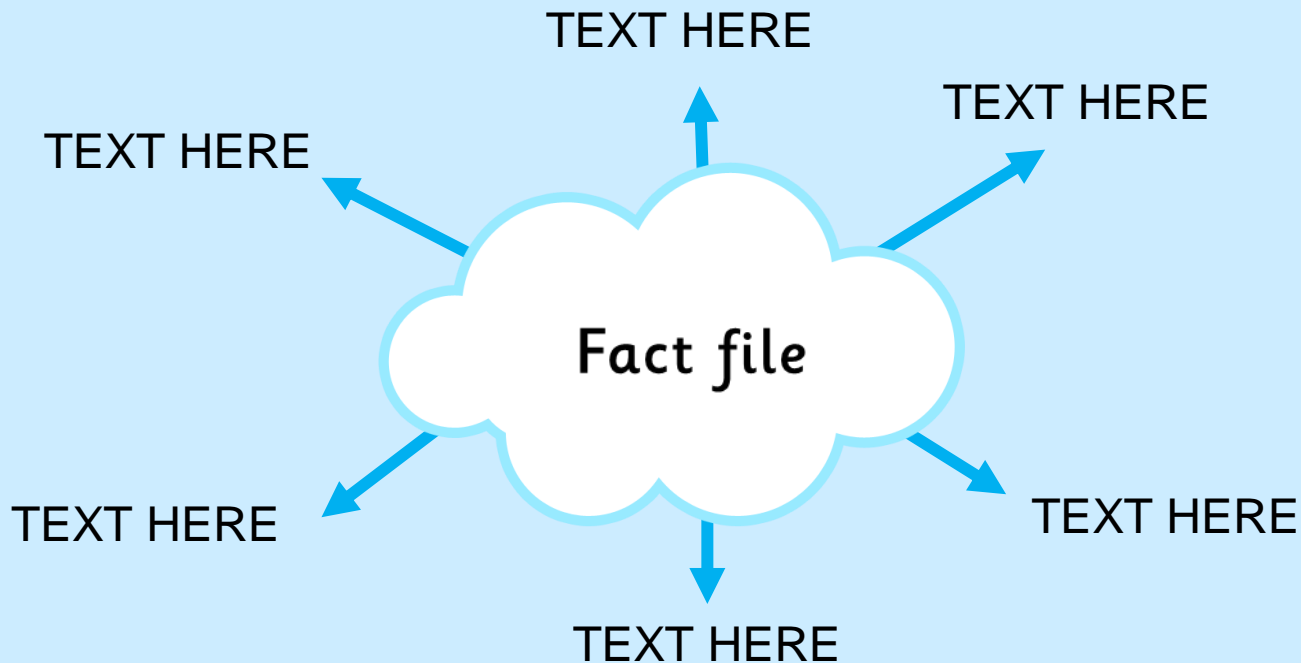

Photo courtesy of Ilee_wu(@flickr.com) - granted under creative commons licence - attribution

Discovery of Gravity

One day, while he was sitting under a tree, an apple fell off the tree and hit him on the head. He thought that there must be a reason why the apple fell off the tree. He worked out that something must be pulling the apple downwards and after much more thinking he worked out that it was the Earth that was pulling down the apple.

What is Gravity?

- Gravity is the force that pulls objects towards the centre of the earth.
- It is the force that stops us from falling off the Earth as it spins.
- We measure forces in Newton's using a Newton Meter
- The Newton Meter is named after Sir Isaac Newton.

Photo courtesy of Expert Infantry and Judith jowers(@flickr.com) - granted under creative commons licence - attribution

Task

Your task is to put together a fact file on Sir Isaac Newton.

What to include:

Plenary

1. Sir Isaac Newton was famous _____.
2. What fruit fell on his head when he was sat under a tree?
3. He discovered _____ which is a _____.

The image features a light blue background with a circular arrangement of ten arrows pointing outwards from the center. The arrows are colored in blue, white, and red, alternating in a clockwise direction starting from the top-left. The text "THE END" is centered in the middle of the page.