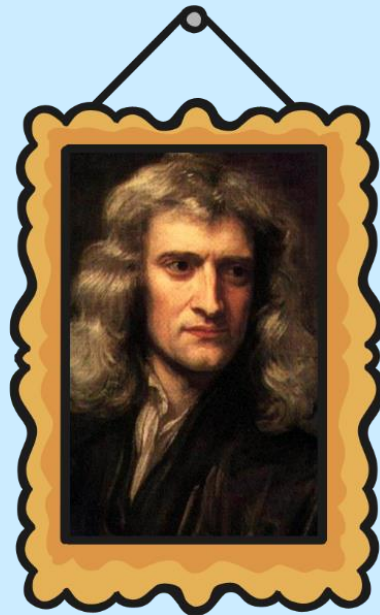

Sir Isaac Newton

A task setting Powerpoint Pack about Sir Isaac Newton and gravity

Photo courtesy of [aldoaloz\(@flickr.com\)](#) - granted under creative commons licence - attribution

LO: To know about Sir Isaac Newton

- To know who Sir Isaac Newton is
- To know what Sir Isaac Newton discovered

Who is Sir Isaac Newton?

- Sir Isaac Newton was one of the most important English scientists that ever lived.
- Sir Isaac Newton was the man who discovered gravity.

Sir Isaac Newton's life

- He was born in 1643 in Lincolnshire.
- He was brought up by his grandparents.
- When he was old enough he went to Cambridge university and studied maths and science.
- In the 1680's Sir Isaac Newton discovered the law of gravity.
- He died in 1727.

Photo courtesy of Ilee_wu(@flickr.com) - granted under creative commons licence - attribution

Discovery of Gravity

One day, while he was sitting under a tree, an apple fell off the tree and hit him on the head. He thought that there must be a reason why the apple fell off the tree. He worked out that something must be pulling the apple downwards and after much more thinking he worked out that it was the Earth that was pulling down the apple.