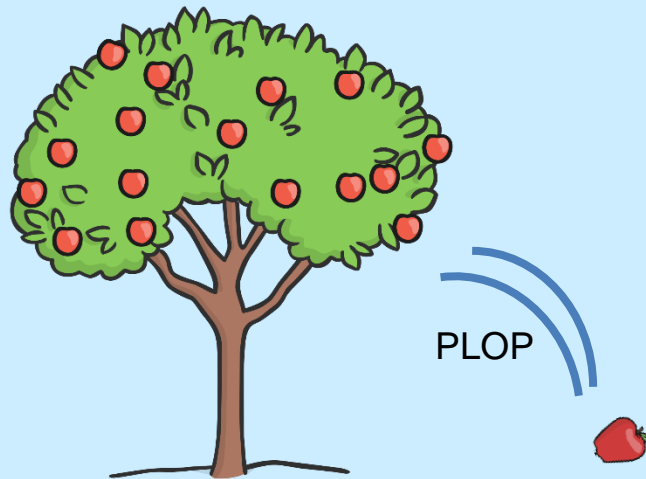

Sir Isaac Newton's life

- He was born in 1643 in Lincolnshire.
- He was brought up by his grandparents.
- When he was old enough he went to Cambridge university and studied maths and science.
- In the 1680's Sir Isaac Newton discovered the law of gravity.
- He died in 1727.

Photo courtesy of Ilee_wu(@flickr.com) - granted under creative commons licence - attribution

Discovery of Gravity

One day, while he was sitting under a tree, an apple fell off the tree and hit him on the head. He thought that there must be a reason why the apple fell off the tree. He worked out that something must be pulling the apple downwards and after much more thinking he worked out that it was the Earth that was pulling down the apple.

What is Gravity?

- Gravity is the force that pulls objects towards the centre of the earth.
- It is the force that stops us from falling off the Earth as it spins.
- We measure forces in Newton's using a Newton Meter
- The Newton Meter is named after Sir Isaac Newton.

Plenary

1. Sir Isaac Newton was famous _____.
2. What fruit fell on his head when he was sat under a tree?
3. He discovered _____ which is a _____.

The image features a light blue background with a circular arrangement of ten arrows pointing outwards from the center. The arrows are colored in blue, white, and red, alternating in a clockwise direction starting from the top-left. The text "THE END" is centered in the middle of the page.